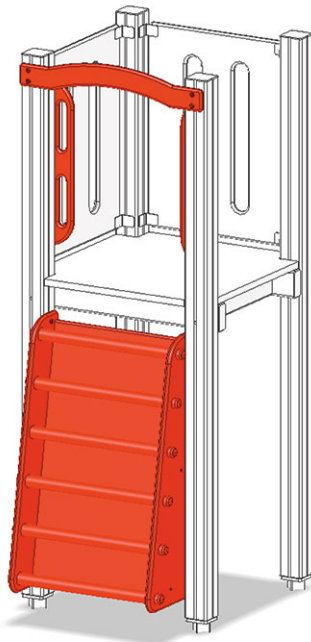

Ship's ladder

Device line Color

Article A-03-302-35-001

Ship's ladder made of multi-glued Swiss pine, pressure impregnated, for platform height 120 cm, with handholds, for mini playtower.

CHF 650.-

(excl. VAT)

	Fall height	120 cm
	Assembly time	1 h
	Installers	2