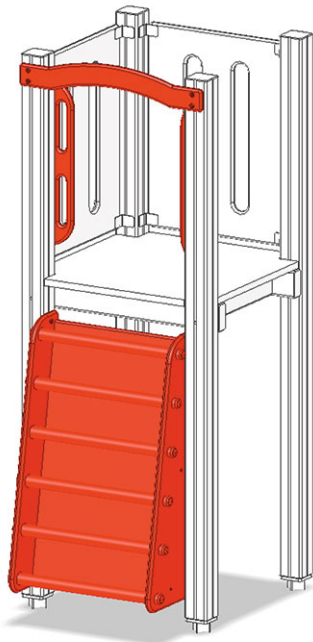

Ship's ladder

Device line Color

Article A-03-302-40-001

Ship's ladder made of multi-glued Swiss pine, pressure impregnated, for platform height 150 cm, with handholds, for mini playtower.

CHF 810.-

(excl. VAT)

	Fall height	150 cm
	Assembly time	1 h
	Installers	2