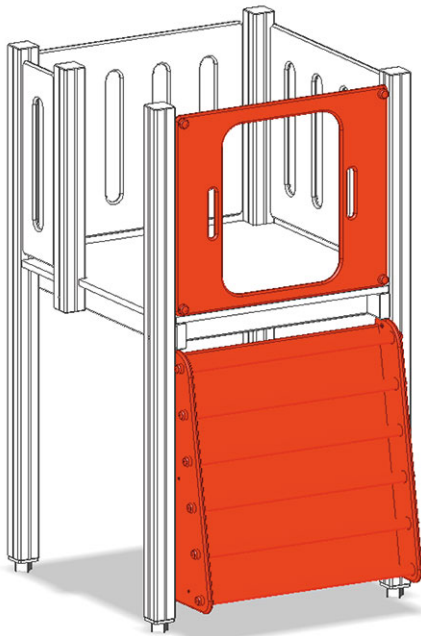

# Ship's ladder

Device line Color

Article A-03-302-30-002

Ship's ladder made of multi-glued Swiss pine, pressure impregnated, for platform height 90 cm, with handholds, for maxi playtower.

**CHF 705.-**

(excl. VAT)

	Fall height	90 cm
	Assembly time	1 h
	Installers	2

**berli**  
Center of play