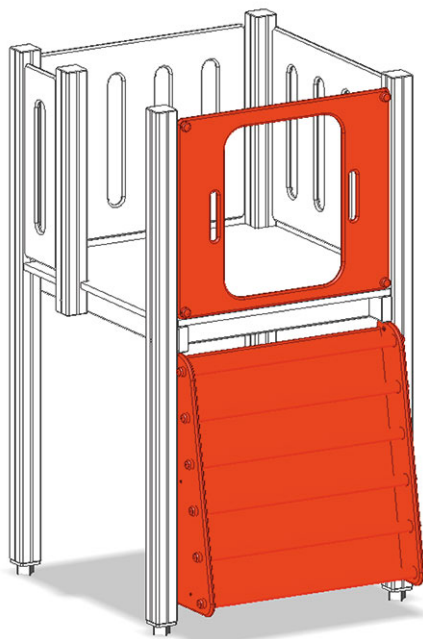

Ship's ladder

Device line Color

Article A-03-302-35-002

Ship's ladder made of multi-glued Swiss pine, pressure impregnated, for platform height 120 cm, with handholds, for maxi playtower.

CHF 910.-

(excl. VAT)

 Fall height	120 cm
 Assembly time	1 h
 Installers	2