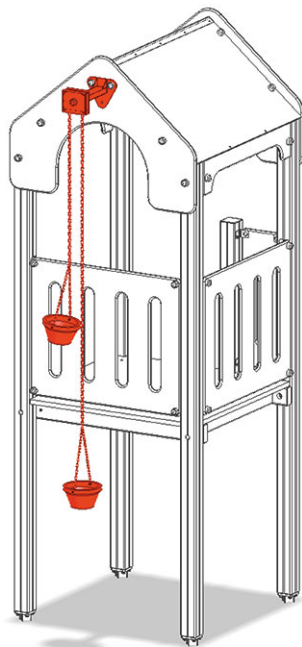

Add-on crane

Device line Color

Article A-03-304-40

Add-on crane with platform height 150 cm, with 2 lift buckets on stainless steel chains for maxitower.

CHF 585.-

(excl. VAT)

	Fall height	150 cm
	Assembly time	1 h
	Installers	2