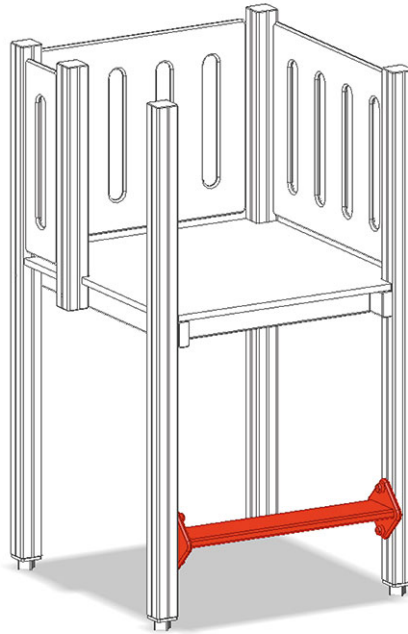

Ear bench

Device line Color

Article A-03-351-90-001

Polyethylene ear bench for mini playtower.

CHF 115.-

(excl. VAT)

Assembly time

1 h