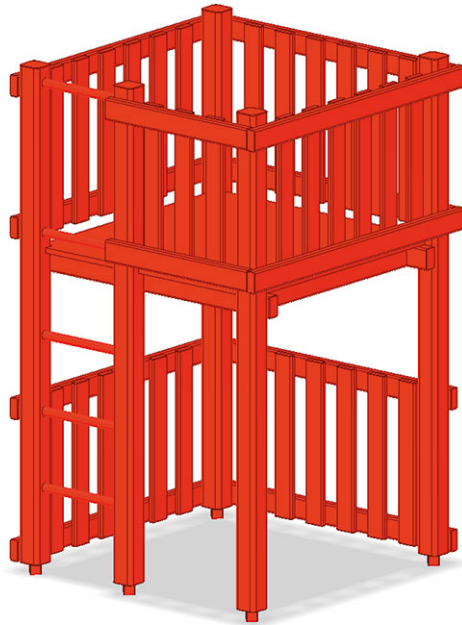

# Basic tower aluminium

Device line Aluminium

Article B-04-080

Basic aluminium tower for platform height 120 cm, base area 145 x 145 cm, with aluminium posts.

**CHF 3'725.-**

(excl. VAT)

	Fall height	120 cm
	Assembly time	1 h
	Installers	2