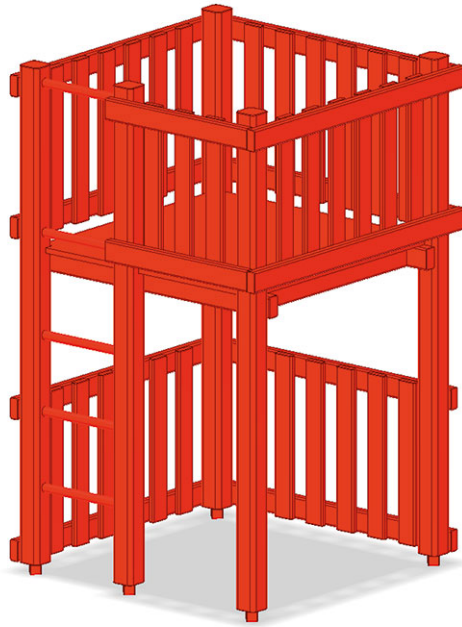

Basic tower aluminium

Device line Aluminium

Article B-04-080

Basic aluminium tower for platform height 120 cm, base area 145 x 145 cm, with aluminium posts.

CHF 3'725.-
(excl. VAT)

	Fall height	120 cm
	Assembly time	1 h
	Installers	2