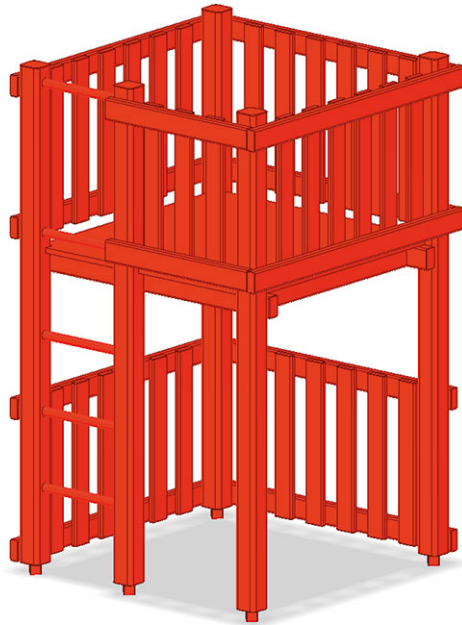

Basic tower aluminium

Device line Aluminium

Article B-04-090

Basic aluminium tower for platform height 150 cm, base area 145 x 145 cm, with aluminium posts.

CHF 3'810.-

(excl. VAT)

	Fall height	150 cm
	Assembly time	1 h
	Installers	2