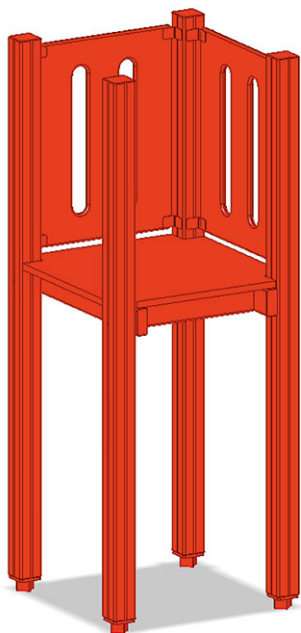

Basic tower Mini

Device line Color

Article B-07-040

Basic tower Mini for platform height 60 cm, base area 75x75 cm, pine wood, pressure impregnated, profile 9/9 cm.

CHF 1'385.-

(excl. VAT)

| | | |
|---|---------------|-------|
|  | Fall height | 60 cm |
|  | Assembly time | 1 h |
|  | Installers | 2 |