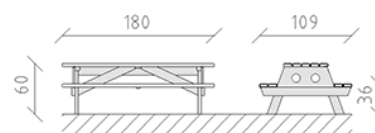

Toddler's picnic table

Article 85360

Toddler's picnic table made of Swiss pine, pressure impregnated, length 180 cm, without backrest, side elements made of polyethylene.

CHF 1'185.-

(excl. VAT)

 Device dimensions	180 x 109 x 60 cm
 Heaviest element	53 kg
 Biggest element	180 x 110 x 60 cm
 Assembly time	1 h
 Installers	2