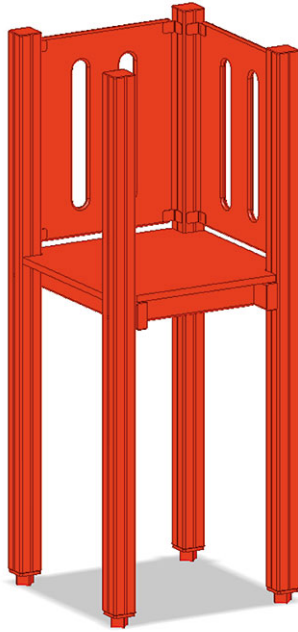

Basic tower Mini

Device line Color

Article B-07-070

Basic tower Mini for platform height 90 cm, base area 75x75 cm, pine wood, pressure impregnated, profile 9/9 cm.

CHF 1'420.-
(excl. VAT)

	Fall height	90 cm
	Assembly time	1 h
	Installers	2