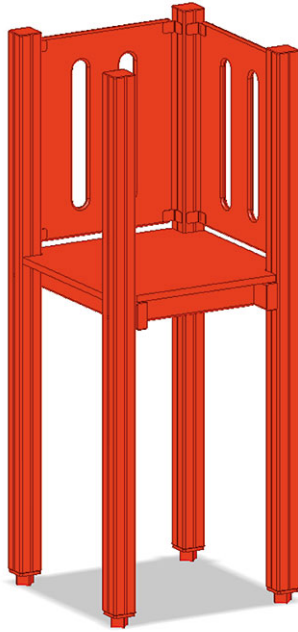

Basic tower Mini

Device line Color

Article B-07-080

Basic tower Mini for platform height 120 cm, base area 75x75 cm, pine wood, pressure impregnated, profile 9/9 cm.

CHF 1'455.-

(excl. VAT)

	Fall height	120 cm
	Assembly time	1 h
	Installers	2