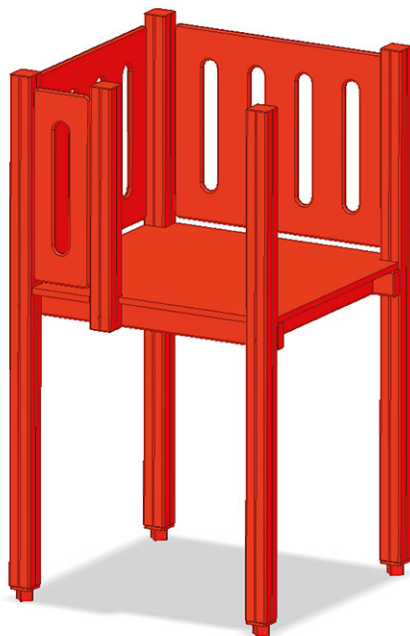

# Basic tower Maxi

Device line Color

Article B-08-070

Basic tower Maxi for platform height 90 cm, base area 109x109 cm, pine wood, pressure impregnated, profile 9/9 cm.

**CHF 1'985.-**

(excl. VAT)

 Fall height	90 cm
 Assembly time	1 h
 Installers	2