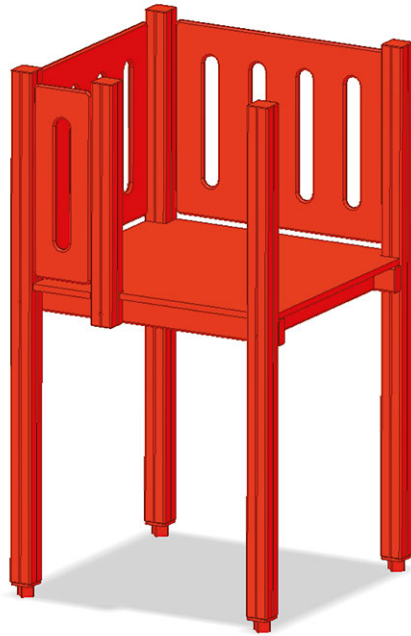

Basic tower Maxi

Device line Color

Article B-08-080

Basic tower Maxi for platform height 120 cm, base area 109x109 cm, pine wood, pressure impregnated, profile 9/9 cm.

CHF 2'020.-

(excl. VAT)

	Fall height	120 cm
	Assembly time	1 h
	Installers	2