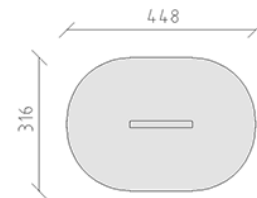

Painting wall

Device line Color

Article 51700

Painting wall made of multi-glued Swiss pine, pressure-impregnated, board size 124 x 83 cm. Board made of weatherproof plastic, can be used on both sides, incl. steel foot brackets for minimum installation depth 50 cm.

CHF 855.-

(excl. VAT)

 Age group	1+
 Device dimensions	148 x 160 x 147 cm
 Space required	448 x 316 cm
 min. impact surface	12.25 m ²
 Heaviest element	68 kg
 Biggest element	148 x 16 x 145 cm
 Foundations	2
 Concrete	0.25 m ³
 Assembly time	1 h
 Installers	2