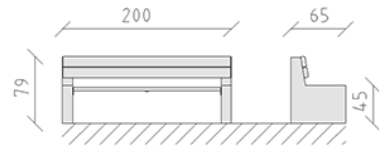

# Park bench

Article 80212

Park bench made of treated Swiss larch, length 200 cm, with backrest, brackets made of concrete.

CHF 1'230.-

(excl. VAT)

 Device dimensions	200 x 65 x 79 cm
 Heaviest element	80 kg
 Biggest element	78 x 12 x 65 cm
 Assembly time	2 h
 Installers	2