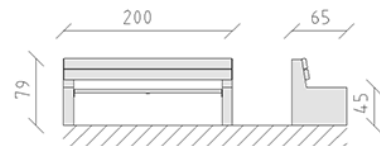

Park bench

Article 80212

Park bench made of treated Swiss larch, length 200 cm, with backrest, brackets made of concrete.

CHF 1'230.-

(excl. VAT)

 Device dimensions	200 x 65 x 79 cm
 Heaviest element	80 kg
 Biggest element	78 x 12 x 65 cm
 Assembly time	2 h
 Installers	2