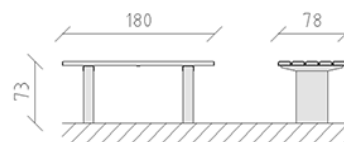

Park table

Article 80482

Park table made of treated Swiss larch, length 180 cm, brackets made of concrete.

CHF 1'515.-

(excl. VAT)

 Device dimensions	180 x 78 x 73 cm
 Heaviest element	80 kg
 Biggest element	70 x 12 x 38 cm
 Assembly time	2 h
 Installers	2