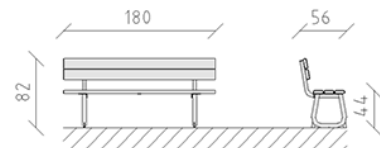

Park bench Epocha

Article 80900

Park bench made of Swiss pine, pressure impregnated, length 180 cm, with backrest, steel construction hot-dip galvanised.

CHF 1'090.-

(excl. VAT)

 Device dimensions	180 x 56 x 82 cm
 Heaviest element	36 kg
 Biggest element	180 x 55 x 81 cm
 Assembly time	1 h
 Installers	2