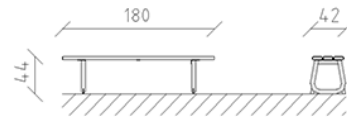

Park bench Epocha

Article 80910

Park bench made of Swiss pine, pressure impregnated, length 180 cm, without backrest, steel construction hot-dip galvanised.

CHF 590.-

(excl. VAT)

	Device dimensions	180 x 42 x 44 cm
	Heaviest element	32 kg
	Biggest element	180 x 42 x 44 cm
	Assembly time	1 h
	Installers	2