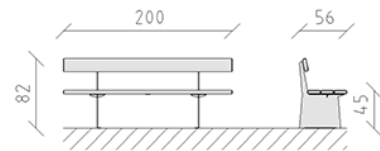

Park bench Teret

Article 82260

Park bench Teret made of raw Swiss larch, length 200 cm, with backrest, hot-dip galvanised steel brackets.

CHF 1'590.-

(excl. VAT)

 Device dimensions	200 x 56 x 82 cm
 Heaviest element	120 kg
 Biggest element	200 x 56 x 82 cm
 Assembly time	2 h
 Installers	2