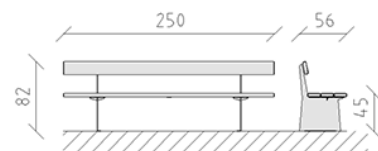

Park bench Teret

Article 82261

Park bench Teret made of raw Swiss larch, length 250 cm, with backrest, hot-dip galvanised steel brackets.

CHF 1'730.-

(excl. VAT)

| | |
|---|------------------|
|  Device dimensions | 250 x 56 x 82 cm |
|  Heaviest element | 150 kg |
|  Biggest element | 250 x 56 x 82 cm |
|  Assembly time | 2 h |
|  Installers | 2 |