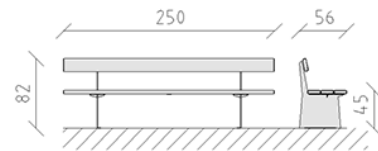

Park bench Teret

Article 82261

Park bench Teret made of raw Swiss larch, length 250 cm, with backrest, hot-dip galvanised steel brackets.

CHF 1'730.-

(excl. VAT)

 Device dimensions	250 x 56 x 82 cm
 Heaviest element	150 kg
 Biggest element	250 x 56 x 82 cm
 Assembly time	2 h
 Installers	2