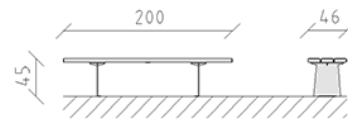

# Park bench Teret

Article 82265

Park bench Teret made of raw Swiss larch, length 200 cm, without backrest, hot-dip galvanised steel brackets.

**CHF 1'215.-**

(excl. VAT)

 Device dimensions	200 x 46 x 45 cm
 Heaviest element	80 kg
 Biggest element	200 x 46 x 45 cm
 Assembly time	2 h
 Installers	2