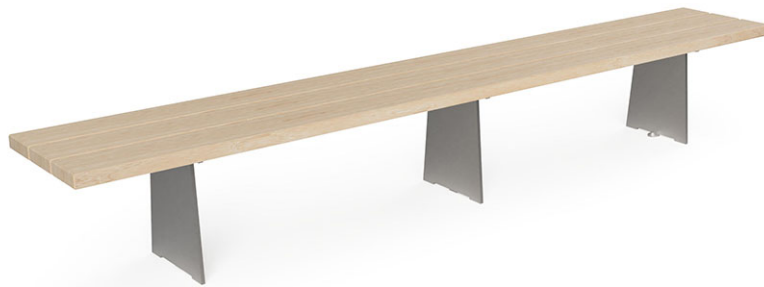

# Park bench Teret

Article 82267

Park bench Teret made of raw Swiss larch, length 300 cm, without backrest, hot-dip galvanised steel brackets.

**CHF 1'745.-**

(excl. VAT)

 Device dimensions	300 x 46 x 45 cm
 Heaviest element	140 kg
 Biggest element	300 x 46 x 45 cm
 Assembly time	2 h
 Installers	2