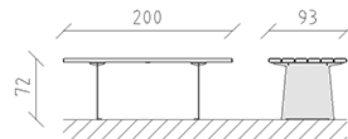

Park table Teret

Article 82270

Park table Teret made of raw Swiss larch, length 200 cm, brackets made of hot-dip galvanised steel.

CHF 2'465.-

(excl. VAT)

	Device dimensions	200 x 93 x 72 cm
	Heaviest element	160 kg
	Biggest element	200 x 93 x 72 cm
	Assembly time	2 h
	Installers	2