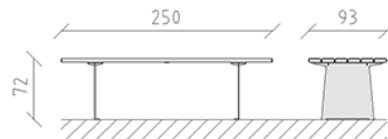

Park table Teret

Article 82271

Park table Teret made of raw Swiss larch, length 250 cm, brackets made of hot-dip galvanised steel.

CHF 2'675.-

(excl. VAT)

 Device dimensions	250 x 93 x 72 cm
 Heaviest element	190 kg
 Biggest element	250 x 93 x 72 cm
 Assembly time	2 h
 Installers	2