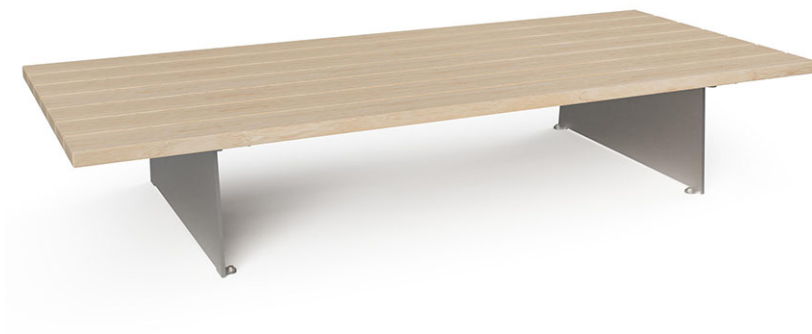

# Park bench Teret wide

Article 82276

Wide park bench Teret made of raw Swiss larch, length 250 cm, without backrest, brackets made of hot-dip galvanised steel.

**CHF 2'905.-**  
(excl. VAT)

 Device dimensions	250 x 108 x 45 cm
 Heaviest element	250 kg
 Biggest element	250 x 108 x 45 cm
 Assembly time	2 h
 Installers	2