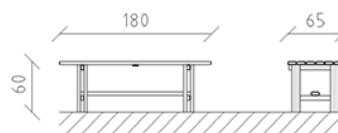

Kid's park table

Article 84154

Kid's park table made of Swiss pine, pressure impregnated, length 180 cm.

CHF 755.-

(excl. VAT)

 Device dimensions	180 x 65 x 60 cm
 Heaviest element	55 kg
 Biggest element	180 x 65 x 60 cm
 Assembly time	1 h
 Installers	2