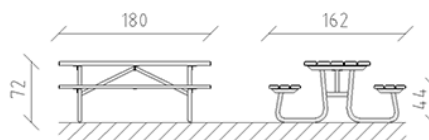

Picnic table Epoque

Article 85370

Picnic table made of Swiss pine, pressure impregnated, length 180 cm, without backrest, steel construction hot-dip galvanised.

CHF 1'540.-

(excl. VAT)

 Device dimensions	180 x 162 x 72 cm
 Heaviest element	72 kg
 Biggest element	180 x 78 x 15 cm
 Assembly time	1 h
 Installers	2