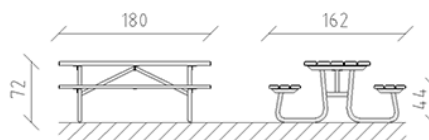

# Picnic table Epoque

Article 85370

Picnic table made of Swiss pine, pressure impregnated, length 180 cm, without backrest, steel construction hot-dip galvanised.

**CHF 1'540.-**

(excl. VAT)

 Device dimensions	180 x 162 x 72 cm
 Heaviest element	72 kg
 Biggest element	180 x 78 x 15 cm
 Assembly time	1 h
 Installers	2