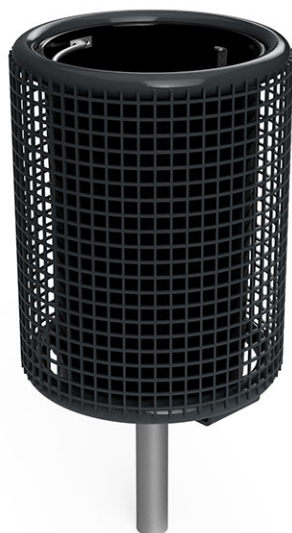

Steel lattice waste-paper basket

Article 86540

Waste-paper basket made of woven wire mesh, additionally lacquered in RAL 7016, basket diameter \varnothing 30 cm, with stand post.

CHF 885.-

(excl. VAT)

 Device dimensions	38 x 38 x 75 cm
 Heaviest element	20 kg
 Biggest element	105 x 37 x 37 cm
 Foundations	1
 Concrete	0.05 m ³
 Assembly time	1 h
 Installers	1