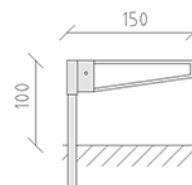

Barrier

Article 88400

Hot-dip galvanised steel barrier, additionally lacquered in white, projection 150 cm, with reflective red rings.

~~CHF 1'575.-~~

CHF 900.-

(excl. VAT)

 Device dimensions	150 x 12 x 100 cm
 Biggest element	150 x 12 x 150 cm
 Foundations	1
 Concrete	0.2 m ³
 Assembly time	1 h
 Installers	1