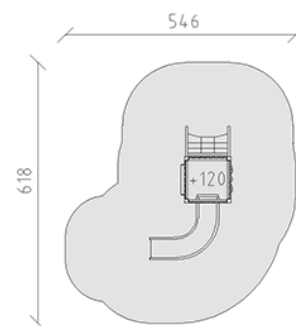

Playtower combination Mati

Device line Modenic

Article 38110

Playtower combination Mati with posts in aluminium, colour anthracite, plank wood of raw Swiss larch, platform height 120 cm, with arched slide made of grey/anthracite polyester, climbing wall, net ascent, balustrade bench and sales counter, for minimum installation depth 60 cm.

CHF 9'790.-

(excl. VAT)

	Age group	3+
	Device dimensions	318 x 196 x 252 cm
	Space required	618 x 546 cm
	min. impact surface	25.5 m ²
	Fall height	120 cm
	Biggest element	110 x 120 x 305 cm
	Assembly time	3 h
	Installers	2