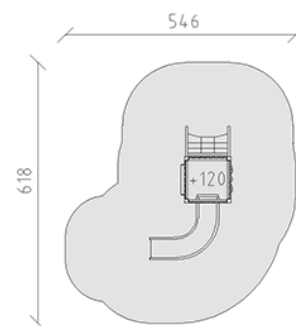

Playtower combination Mati

Device line Modenic

Article 38110

Playtower combination Mati with posts in aluminium, colour anthracite, plank wood of raw Swiss larch, platform height 120 cm, with arched slide made of grey/anthracite polyester, climbing wall, net ascent, balustrade bench and sales counter, for minimum installation depth 60 cm.

CHF 9'790.-

(excl. VAT)

	Age group	3+
	Device dimensions	318 x 196 x 252 cm
	Space required	618 x 546 cm
	min. impact surface	25,5 m ²
	Fall height	120 cm
	Biggest element	110 x 120 x 305 cm
	Assembly time	3 h
	Installers	2