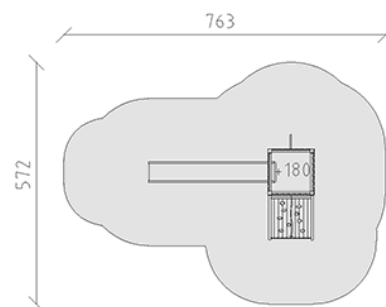

Playtower combination Tomi

Device line Modenic

Article 38310

Playtower combination Tomi with posts in aluminium, colour anthracite, plank wood of raw Swiss larch, platform height 180 cm, with slide made of grey/anthracite polyester, fireman's pole and access ramp, for minimum installation depth 60 cm.

CHF 12'035.-

(excl. VAT)

	Age group	3+
	Device dimensions	394 x 252 x 342 cm
	Space required	763 x 572 cm
	min. impact surface	31.3 m ²
	Fall height	180 cm
	Biggest element	110 x 110 x 395 cm
	Assembly time	3 h
	Installers	2