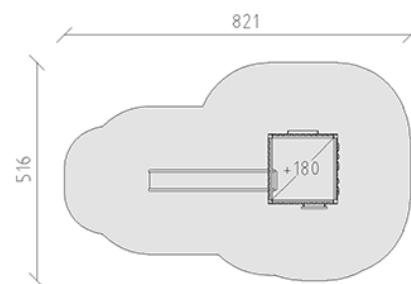

# Playtower combination Luka

Device line Modenic

Article 38380

Playtower combination Luka with posts in aluminium, colour anthracite, plank wood of raw Swiss larch, platform height 180 cm, with slide made of grey/anthracite polyester, rung ladder, climbing wall, sales counter and balustrade bench, for minimum installation depth 60 cm.

**CHF 15'230.-**

(excl. VAT)

	Age group	3+
	Device dimensions	451 x 185 x 342 cm
	Space required	821 x 516 cm
	min. impact surface	32.7 m <sup>2</sup>
	Fall height	180 cm
	Biggest element	165 x 180 x 395 cm
	Assembly time	3 h
	Installers	2