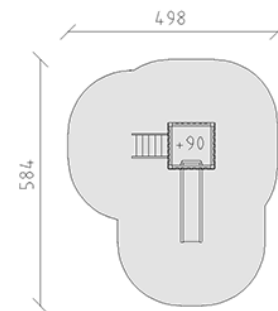

Playtower combination Bobi

Device line Modenic

Article 38050

Playtower combination Bobi with posts in aluminium, colour anthracite, plank wood of raw Swiss larch, platform height 90 cm, with slide made of grey/anthracite polyester and access steps, for minimum installation depth 60 cm.

CHF 10'300.-

(excl. VAT)

	Age group	3+
	Device dimensions	285 x 198 x 222 cm
	Space required	584 x 498 cm
	min. impact surface	23.05 m ²
	Fall height	100 cm
	Biggest element	110 x 110 x 275 cm
	Assembly time	3 h
	Installers	2