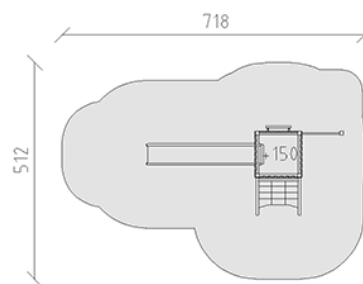

Playtower combination Jano

Device line Modenic

Article 38200

Playtower combination Jano with posts in aluminium, colour anthracite, plank wood of raw Swiss larch, platform height 150 cm, with slide made of grey/anthracite polyester, rung ladder, net ascent, balustrade bench and add-on chinning bar, for minimum installation depth 60 cm.

CHF 11'555.-

(excl. VAT)

	Age group	3+
	Device dimensions	468 x 212 x 312 cm
	Space required	718 x 512 cm
	min. impact surface	28.3 m ²
	Fall height	150 cm
	Biggest element	110 x 125 x 365 cm
	Assembly time	3 h
	Installers	2