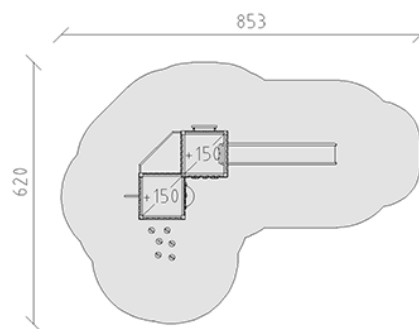

Playtower combination Jano

Device line Modenic

Article 38210

Playtower combination Jano with posts in aluminium, colour anthracite, plank wood of raw Swiss larch, platform height 150 cm, with roof, slide made of grey/anthracite polyester, rung ladder, balcony, fireman's pole, pole forest, climbing wall, bull's eye and balustrade bench, for minimum installation depth 60 cm.

CHF 24'185.-

(excl. VAT)

| | | |
|--|---------------------|---------------------|
| | Age group | 3+ |
| | Device dimensions | 503 x 320 x 312 cm |
| | Space required | 853 x 620 cm |
| | min. impact surface | 34.4 m ² |
| | Fall height | 150 cm |
| | Biggest element | 110 x 125 x 365 cm |
| | Assembly time | 6 h |
| | Installers | 2 |