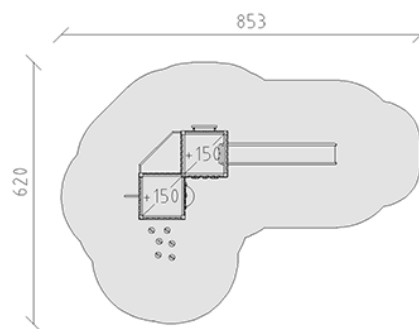

Playtower combination Jano

Device line Modenic

Article 38210

Playtower combination Jano with posts in aluminium, colour anthracite, plank wood of raw Swiss larch, platform height 150 cm, with roof, slide made of grey/anthracite polyester, rung ladder, balcony, fireman's pole, pole forest, climbing wall, bull's eye and balustrade bench, for minimum installation depth 60 cm.

CHF 24'185.-

(excl. VAT)

	Age group	3+
	Device dimensions	503 x 320 x 312 cm
	Space required	853 x 620 cm
	min. impact surface	34.4 m ²
	Fall height	150 cm
	Biggest element	110 x 125 x 365 cm
	Assembly time	6 h
	Installers	2