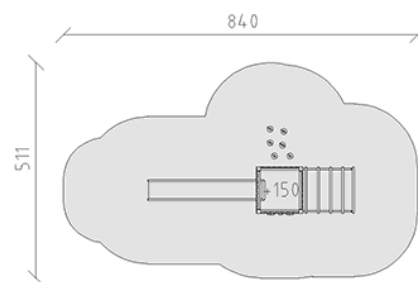

Playtower combination Jano

Device line Modenic

Article 38220

Playtower combination Jano with posts in aluminium, colour anthracite, plank wood of raw Swiss larch, platform height 150 cm, with slide made of grey/anthracite polyester, climbing wall, bent ladder, pole forest and balustrade bench, for minimum installation depth 60 cm.

CHF 12'215.-

(excl. VAT)

	Age group	3+
	Device dimensions	490 x 211 x 312 cm
	Space required	840 x 511 cm
	min. impact surface	31.95 m ²
	Fall height	150 cm
	Biggest element	110 x 110 x 365 cm
	Assembly time	4 h
	Installers	2