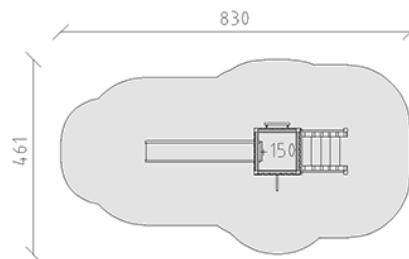

Playtower combination Jano

Device line Modenic

Article 38240

Playtower combination Jano with posts in aluminium, colour anthracite, plank wood of raw Swiss larch, platform height 150 cm, with slide made of grey/anthracite polyester, rung ladder, access combination and fireman's pole, for minimum installation depth 60 cm.

CHF 11'920.-

(excl. VAT)

 Age group	3+
 Device dimensions	480 x 161 x 312 cm
 Space required	830 x 461 cm
 min. impact surface	29.7 m ²
 Fall height	150 cm
 Biggest element	110 x 125 x 365 cm
 Assembly time	4 h
 Installers	2