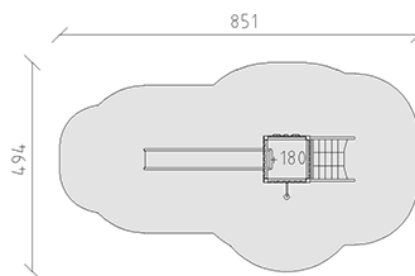

Playtower combination Tomi

Device line Modenic

Article 38300

Playtower combination Tomi with posts in aluminium, colour anthracite, plank wood of raw Swiss larch, platform height 180 cm, with slide made of grey/anthracite polyester, climbing wall, net ascent and climbing pole, for minimum installation depth 60 cm.

CHF 12'445.-

(excl. VAT)

 Age group	3+
 Device dimensions	501 x 154 x 342 cm
 Space required	851 x 494 cm
 min. impact surface	31.55 m ²
 Fall height	180 cm
 Biggest element	110 x 110 x 395 cm
 Assembly time	3 h
 Installers	2