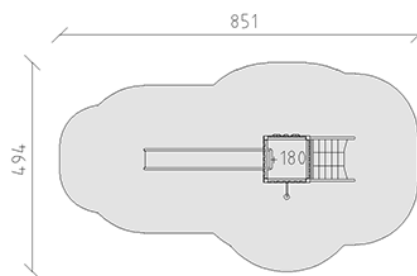

Playtower combination Tomi

Device line Modenic

Article 38300

Playtower combination Tomi with posts in aluminium, colour anthracite, plank wood of raw Swiss larch, platform height 180 cm, with slide made of grey/anthracite polyester, climbing wall, net ascent and climbing pole, for minimum installation depth 60 cm.

CHF 12'445.-

(excl. VAT)

 Age group	3+
 Device dimensions	501 x 154 x 342 cm
 Space required	851 x 494 cm
 min. impact surface	31.55 m ²
 Fall height	180 cm
 Biggest element	110 x 110 x 395 cm
 Assembly time	3 h
 Installers	2