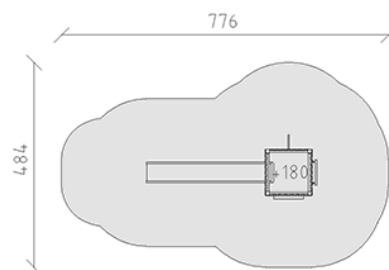

Playtower combination Tomi

Device line Modenic

Article 38305

Playtower combination Tomi with posts in aluminium, colour anthracite, plank wood of raw Swiss larch, platform height 180 cm, with slide made of grey/anthracite polyester, fireman's pole, rung ladder, sales counter and balustrade bench, for minimum installation depth 60 cm.

CHF 11'395.-

(excl. VAT)

	Age group	3+
	Device dimensions	406 x 153 x 342 cm
	Space required	776 x 484 cm
	min. impact surface	28.2 m ²
	Fall height	180 cm
	Biggest element	120 x 125 x 395 cm
	Assembly time	3 h
	Installers	2