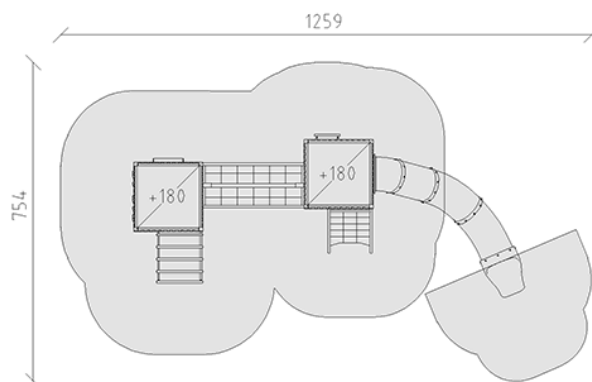

Playtower combination Luka

Device line Modenic

Article 38420

Playtower combination Luka with posts in aluminium, colour anthracite, plank wood of raw Swiss larch, platform height 180 cm, with red tube slide, climbing pole, rung ladder, bent ladder, jungle bridge, net ascent, climbing wall, sales counter and balustrade bench, for minimum installation depth 60 cm.

CHF 40'780.-

(excl. VAT)

	Age group	3+
	Device dimensions	930 x 386 x 342 cm
	Space required	1259 x 754 cm
	min. impact surface	59.9 m ²
	Fall height	180 cm
	Biggest element	165 x 175 x 395 cm
	Assembly time	6 h
	Installers	2