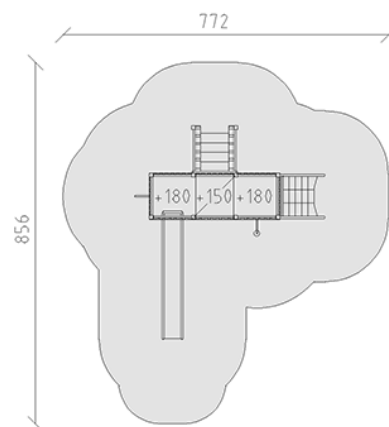

# Playtower combination Samu

Device line Modenic

Article 38425

Playtower combination Samu with posts in aluminium, colour anthracite, plank wood of raw Swiss larch, platform heights 150/180 cm, with slide made of grey/anthracite polyester, fireman's pole, access combination, net ascent and climbing pole, for minimum installation depth 60 cm.

**CHF 22'440.-**

(excl. VAT)

	Age group	3+
	Device dimensions	506 x 452 x 342 cm
	Space required	856 x 772 cm
	min. impact surface	43.45 m <sup>2</sup>
	Fall height	180 cm
	Biggest element	110 x 110 x 395 cm
	Assembly time	6 h
	Installers	2