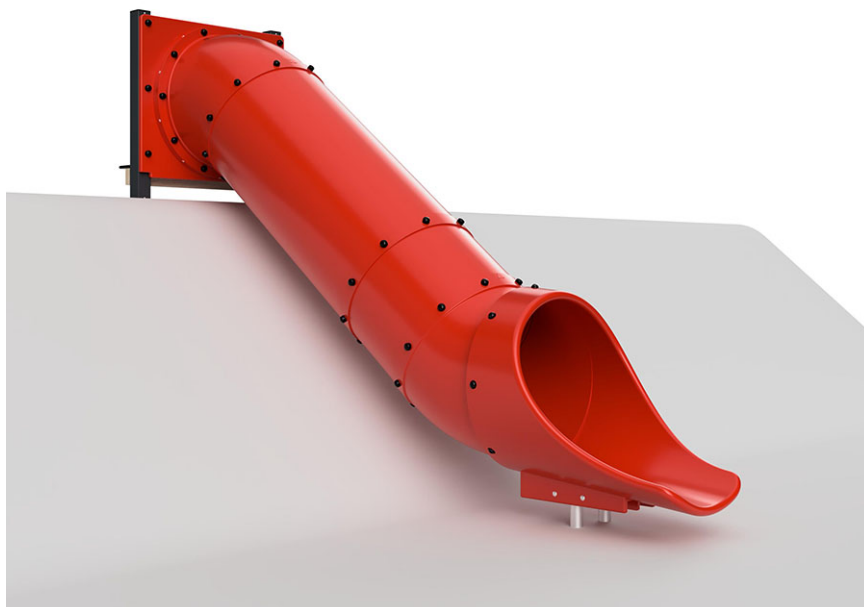

Tube slide

Article 17020

Tube diameter 80 cm, made of red polyethylene, for mounting height 180 cm, with mounting post, entrance panel and exit section, minimum installation depth 46 cm.

CHF 6'375.-

(excl. VAT)

 Age group	3+
 Device dimensions	376 x 109 x 271 cm
 Space required	576 x 409 cm
 min. impact surface	8.25 m ²
 Fall height	100 cm
 Heaviest element	110 kg
 Biggest element	390 x 110 x 150 cm
 Foundations	3
 Concrete	0.60 m ³
 Assembly time	1 h
 Installers	2