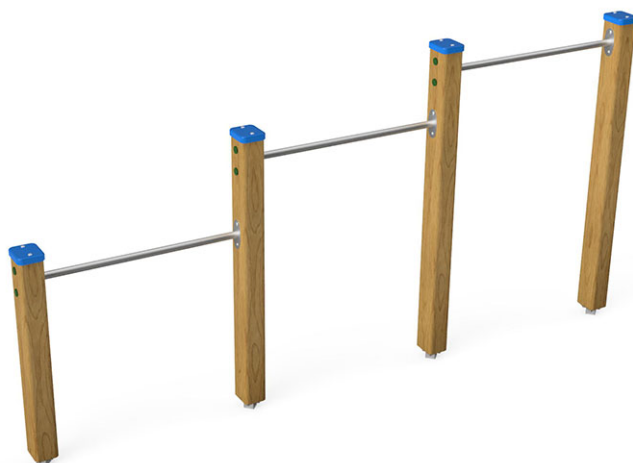

Triple chinning bar

Device line Kantholz

Article 30715

Triple chinning bar made of multi-glued Swiss pine, pressure impregnated, bar heights 90/125/150 cm, stainless steel horizontal bar, incl. steel foot brackets for minimum installation depth 50 cm.

CHF 1'160.-

(excl. VAT)

	Age group	3+
	Device dimensions	318 x 14 x 163 cm
	Space required	400 x 300 cm
	min. impact surface	11.8 m ²
	Fall height	150 cm
	Heaviest element	10 kg
	Biggest element	135 x 13 x 11 cm
	Foundations	4
	Concrete	0.50 m ³
	Assembly time	1 h
	Installers	1