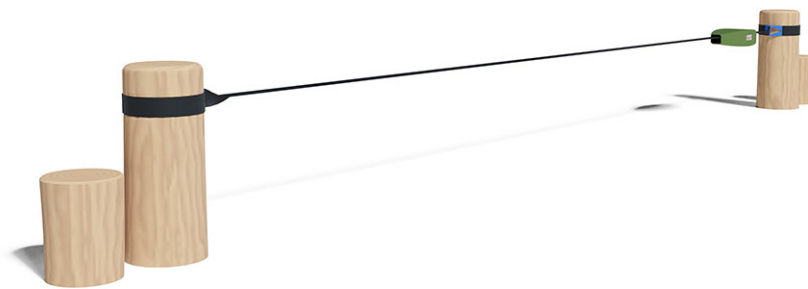

Slackline simple

Device line Robinie

Article 40683

Slack line made of chemically untreated robinia heartwood sanded, length 400 cm, with black slack line band.

CHF 1'315.-

(excl. VAT)

 Age group	5+
 Device dimensions	471 x 22 x 50 cm
 Space required	791 x 341 cm
 min. impact surface	23.9 m ²
 Fall height	50 cm
 Heaviest element	72 kg
 Biggest element	150 x 22 x 22 cm
 Foundations	2
 Concrete	1.00 m ³
 Assembly time	2 h
 Installers	2