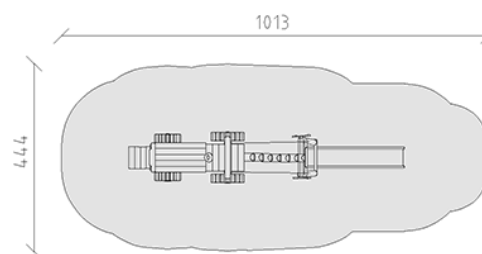

Tractor

Device line Robinie

Article 43940

Tractor made of chemically untreated robinia heartwood sanded, with climbing ramp, crawling tunnel, saw stairway and slide made of yellow-green/beige polyester.

CHF 18'980.-

(excl. VAT)

 Age group	3+
 Device dimensions	653 x 120 x 223 cm
 Space required	1013 x 444 cm
 min. impact surface	37.25 m ²
 Fall height	120 cm
 Heaviest element	610 kg
 Biggest element	275 x 124 x 242 cm
 Foundations	8
 Concrete	1.00 m ³
 Assembly time	4 h
 Installers	2