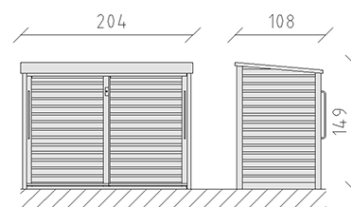

Material box

Article 71800

Material box with pressure-impregnated Swiss pine wood wainscoting, hot-dip galvanised steel substructure, stainless steel roof panel, integrated base plate, 2x sliding doors, lockable, Kaba 5000 1037F/16 pressure cylinder, including 2 keys, shelf system can be raised three times.

CHF 6'885.-

(excl. VAT)

 Device dimensions	204 x 108 x 149 cm
 Heaviest element	230 kg
 Biggest element	205 x 110 x 150 cm
 Assembly time	2 h
 Installers	1

buerli
Center of play