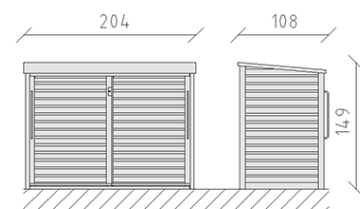

Material box

Article 71800

Material box with pressure-impregnated Swiss pine wood wainscoting, hot-dip galvanised steel substructure, stainless steel roof panel, integrated base plate, 2x sliding doors, lockable, Kaba 5000 1037F/16 pressure cylinder, including 2 keys, shelf system can be raised three times.

CHF 6'885.-

(excl. VAT)

 Device dimensions	204 x 108 x 149 cm
 Heaviest element	230 kg
 Biggest element	205 x 110 x 150 cm
 Assembly time	2 h
 Installers	1

buerli
Center of play