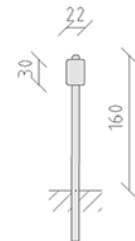

Playground board standard

Article 95972

Playground board standard made of aluminium composite panel, with two symbols, format 220 x 300 mm, digital print on white foil, covered with protective laminate, stand model with posts made of chemically untreated robinia heartwood, sanded.

CHF 410.-

(excl. VAT)

	Device dimensions	160 x 22 x 14 cm
	Heaviest element	60 kg
	Biggest element	22 x 160 x 14 cm
	Foundations	1
	Concrete	0.15 m ³
	Assembly time	1 h
	Installers	1

berli
Center of play