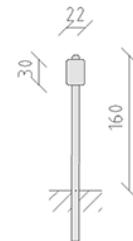

Playground board standard

Article 95972

Playground board standard made of aluminium composite panel, with two symbols, format 220 x 300 mm, digital print on white foil, covered with protective laminate, stand model with posts made of chemically untreated robinia heartwood, sanded.

CHF 410.-

(excl. VAT)

	Device dimensions	160 x 22 x 14 cm
	Heaviest element	60 kg
	Biggest element	22 x 160 x 14 cm
	Foundations	1
	Concrete	0.15 m ³
	Assembly time	1 h
	Installers	1

berli
Center of play