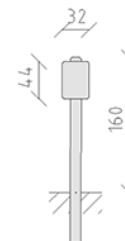

# Playground board standard

Article 95977

Playground board standard made of aluminium composite panel, with four symbols, size 320 x 440 mm, digital print on white foil, covered with protective laminate, stand model with posts made of chemically untreated robinia heartwood, sanded.

CHF 475.-

(excl. VAT)

 Device dimensions	160 x 32 x 14 cm
 Heaviest element	60 kg
 Biggest element	160 x 32 x 14 cm
 Foundations	1
 Concrete	0.15 m <sup>3</sup>
 Assembly time	1 h
 Installers	1

**berli**  
Center of play