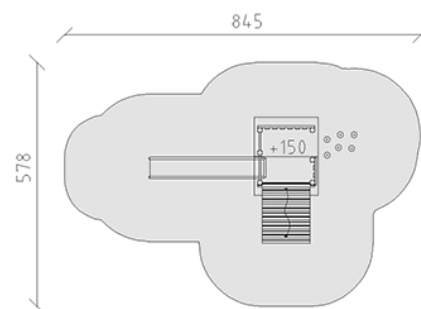

Play tower combination

Device line Aluminium

Article 37515

Play tower combination with platform height 150 cm, tower height 353 cm, posts made of stove-enamelled aluminium, with pitched roof, inclined ladder, forest of poles and slide made of polyester red/anthracite, minimum installation depth 50 cm.

CHF 9'585.-

(excl. VAT)

	Age group	3+
	Device dimensions	494 x 297 x 351 cm
	Space required	845 x 578 cm
	min. impact surface	34.7 m ²
	Fall height	150 cm
	Heaviest element	200 kg
	Biggest element	400 x 185 x 155 cm
	Assembly time	4 h
	Installers	2